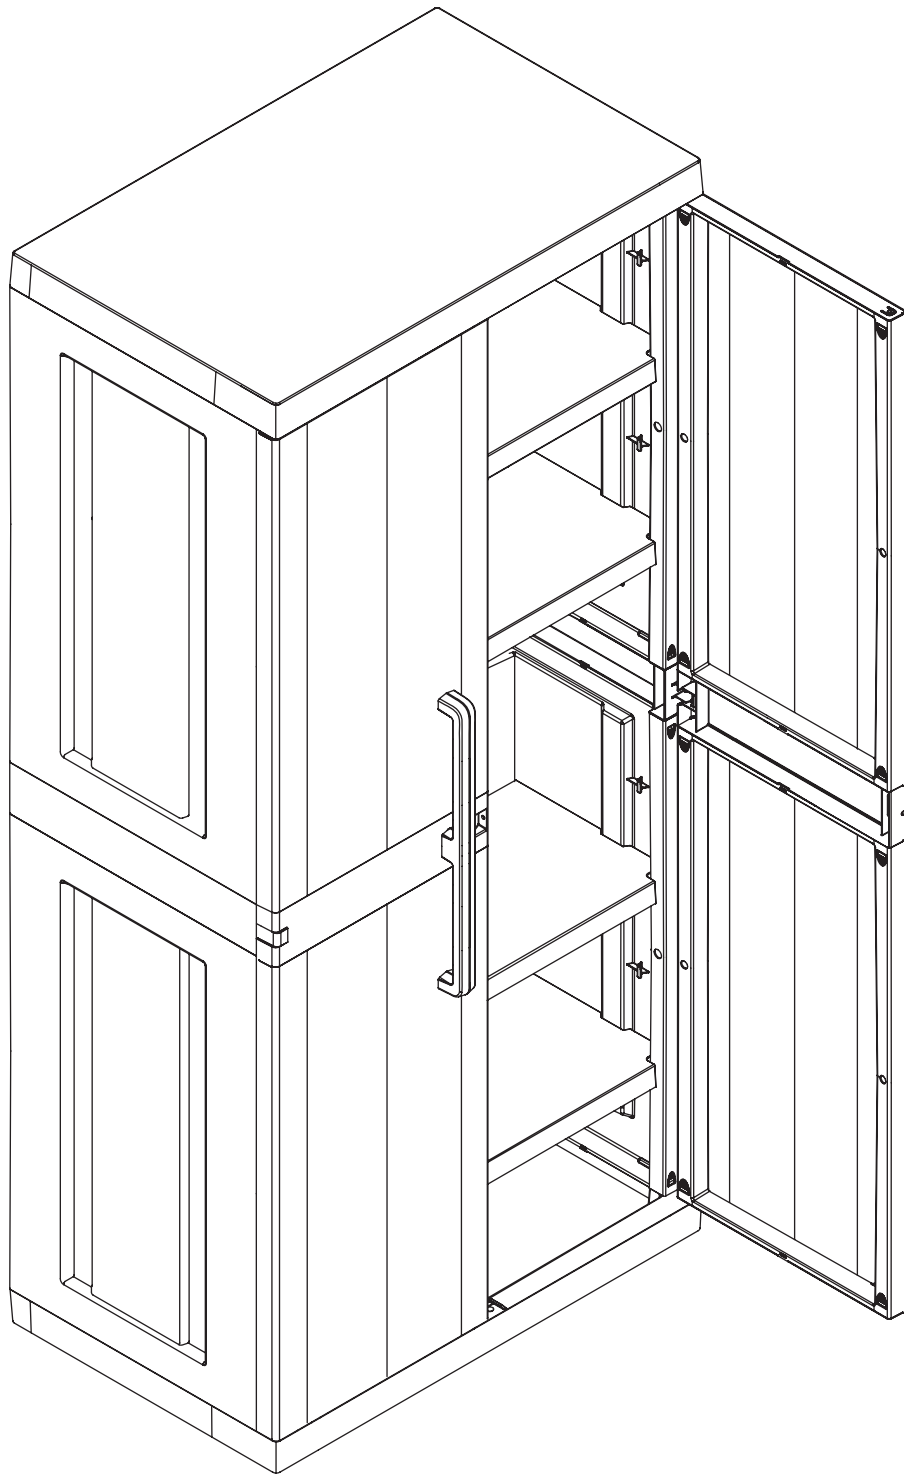

ANNIVERSARY MEGA

Art. 251 cm 89x54x190h | in 35x21x75h

A

PZ / PCS 2

B

PZ / PCS 4

C

PZ / PCS 4