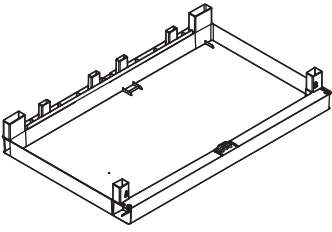

ANNIVERSARY MEGA

Art. 251 cm 89x54x190h | in 35x21x75h

A

PZ / PCS 2

B

PZ / PCS 4

C

PZ / PCS 4